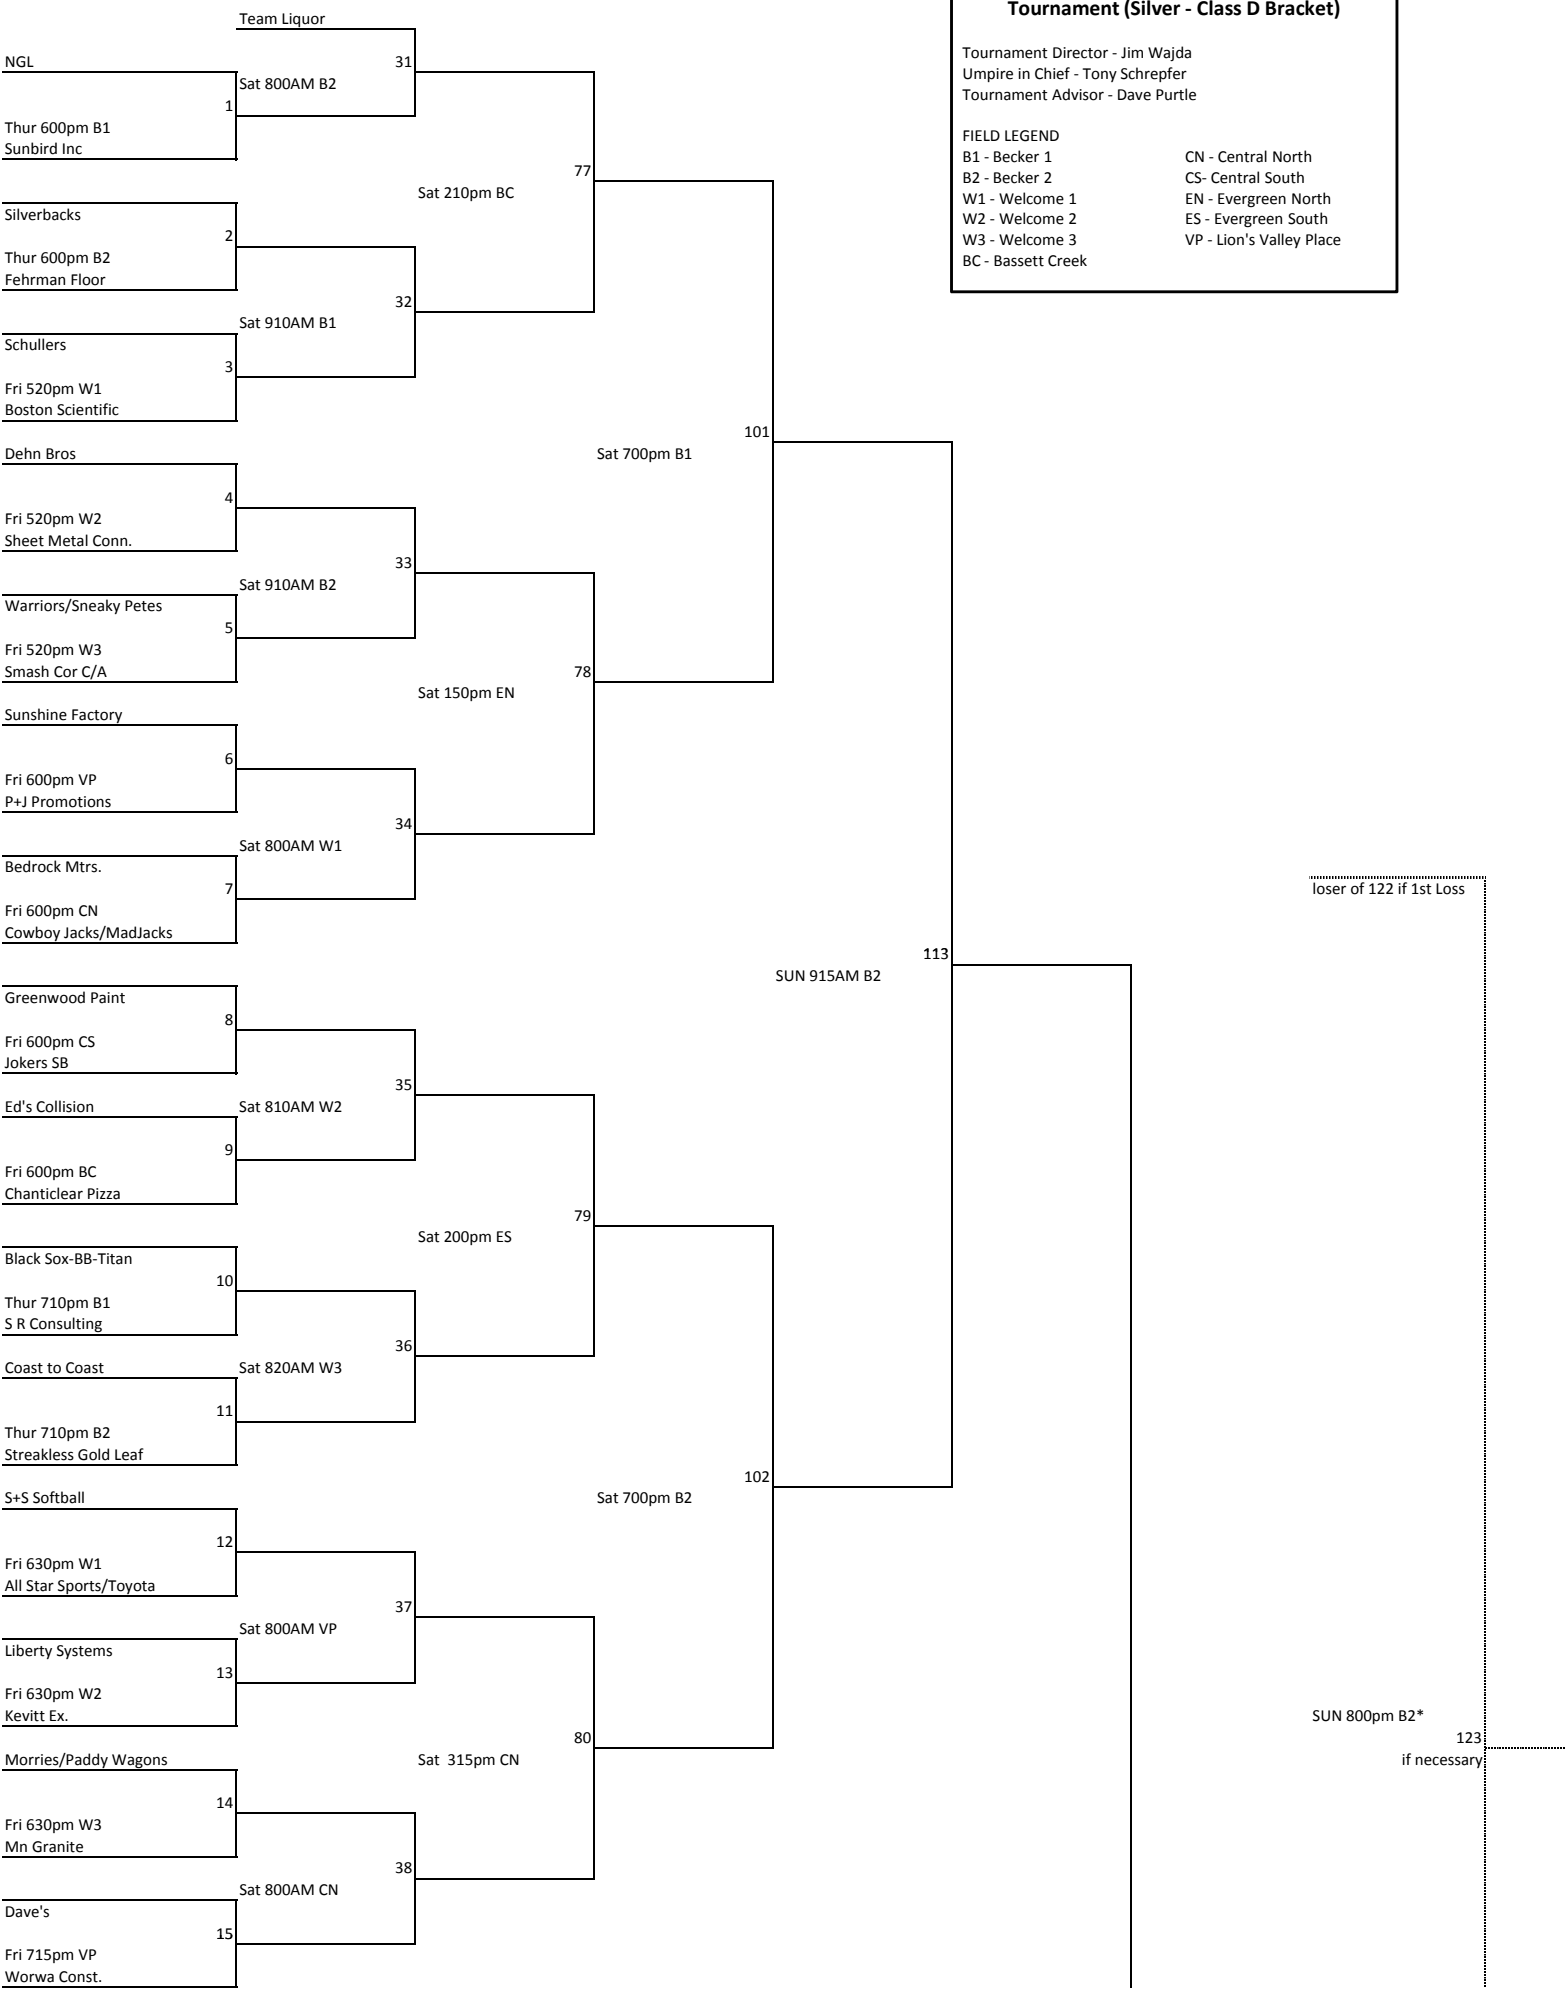

Snap Print/Dinos Gyros
16
Fri 715pm CN
Fieldhouse

16

R+B Softball
17
Fri 715pm CS
All Star Sports

17

Dent Impressions
18
Fri 715pm BC
Hit Factory

18

Big Louies
19
Fri 525pm B1
Nordkap Const/Tanel

19

New Hope Bowl
20
Fri 525pm B2
Mayhem/Vegas Lounge

20

Old Piper/Cottage Grove
21
Fri 735pm W1
PPG Ptt/Paint

21

Big Louies/Eagles
22
Fri 735pm W2
The Bombers

22

McAlpine Well
23
Fri 735pm W3
Filtration Eng

23

Town+Country/Pickle PK
28
Fri 1030pm B1
Joes Force

28

Miller Lite/Bootleggers
29
Fri 1030pm B2
GW&W Raiders

29

Black Sheep
30
Sat 800AM B1
King Solutions

30

Sat 1040AM B1
Crystal Lions

46