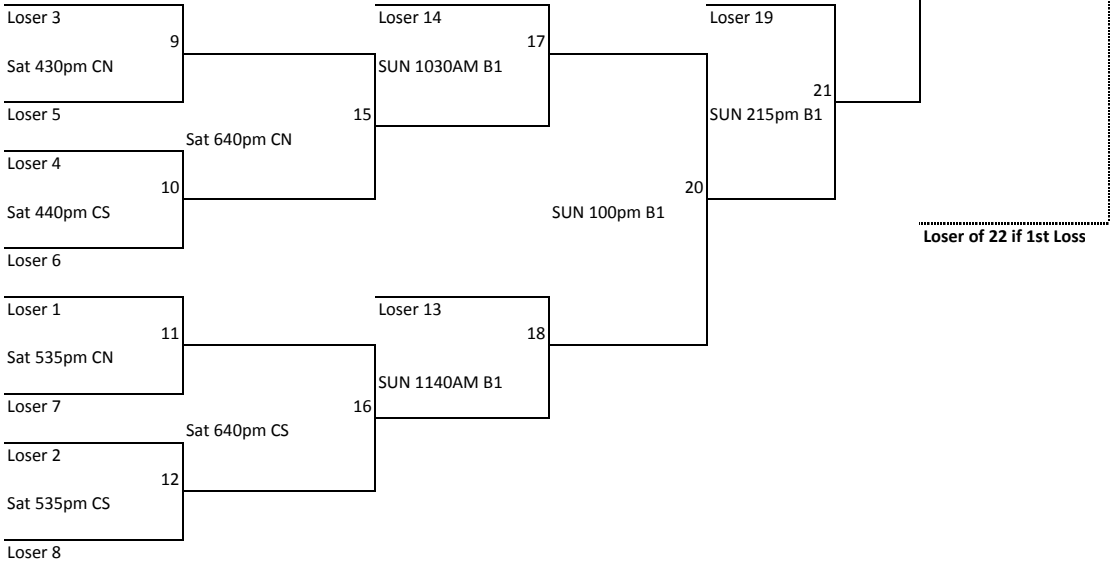

Winners Bracket

**50th Annual Crystal Frolics Softball
Tournament (Gold - Class C Bracket)**

Tournament Director - Jim Wajda
 Umpire in Chief - Tony Schrepfer
 Tournament Advisor - Dave Purtle

FIELD LEGEND
 B1 - Becker 1 CN - Central North
 B2 - Becker 2 CS - Central South
 W1 - Welcome 1 EN - Evergreen North
 W2 - Welcome 2 ES - Evergreen South
 W3 - Welcome 3 VP - Lion's Valley Place
 BC - Bassett Creek

Losers Bracket

SUN 430pm B1 IF **Champion**

.....

Champion

.....

Loser of 22 if 1st Loss