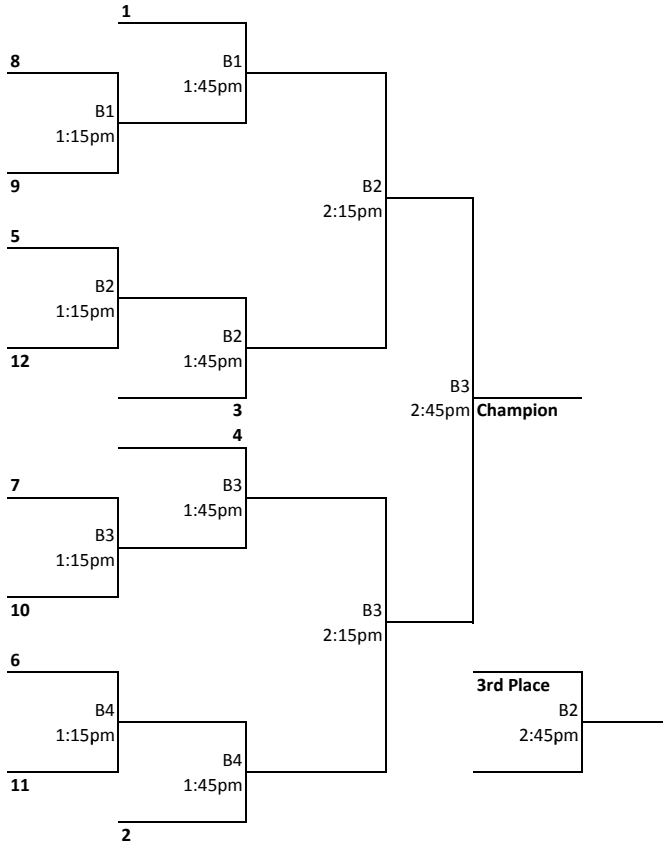

Crystal Frolics Baggo Tournament - 2010

Bracket Play

Champions Bracket
Top 2 from each pool advance

Consolation Bracket
Bottom 2 from each pool advance

Pool play, which begins at 10am, will determine bracket positioning