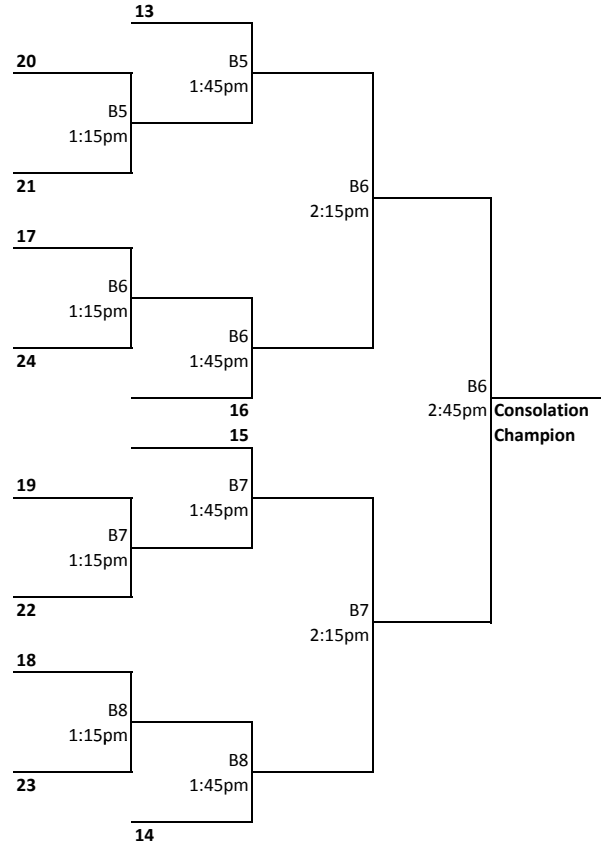

Crystal Frolics Baggo Tournament - 2010

Bracket Play

Champions Bracket
Top 2 from each pool advance

Consolation Bracket
Bottom 2 from each pool advance

Pool play, which begins at 10am, will determine bracket positioning